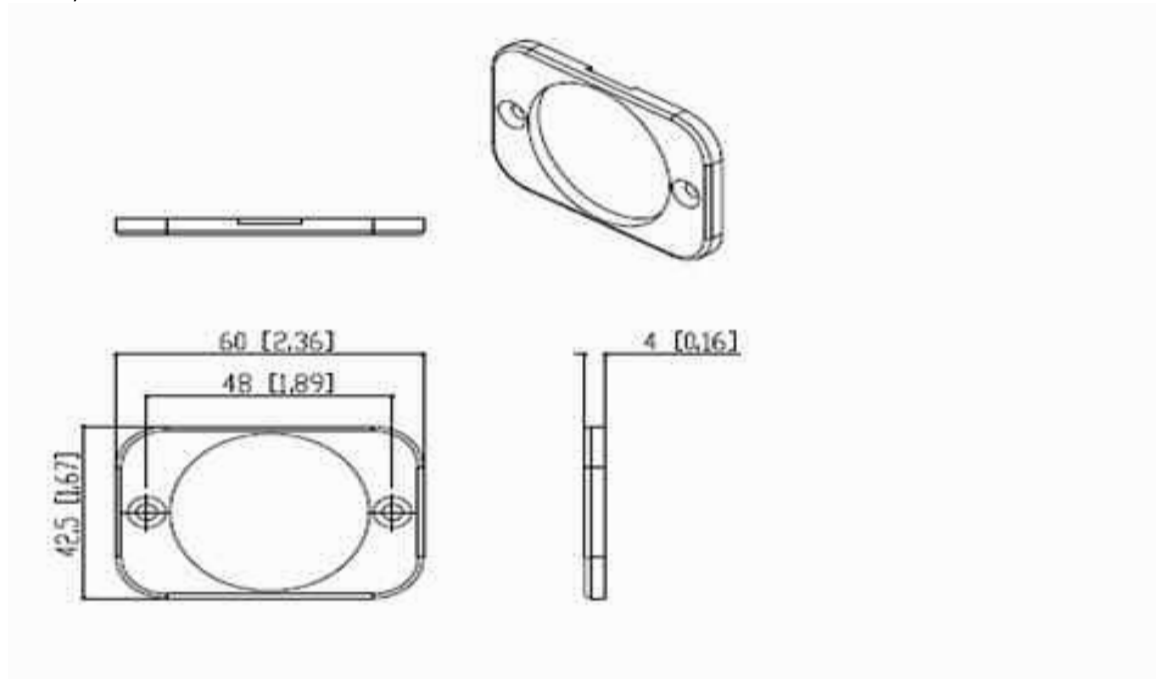

## Technical Information Sheet

**Part No. 0-601-51**

Front Panel 1 Hole

Durite's Front Panel with 1 Hole. Black. Supplied with 2 screws. Ideal for mounting 12V Socket, USB Socket or Cigarette Socket etc.

### Technical Drawing (not to scale)